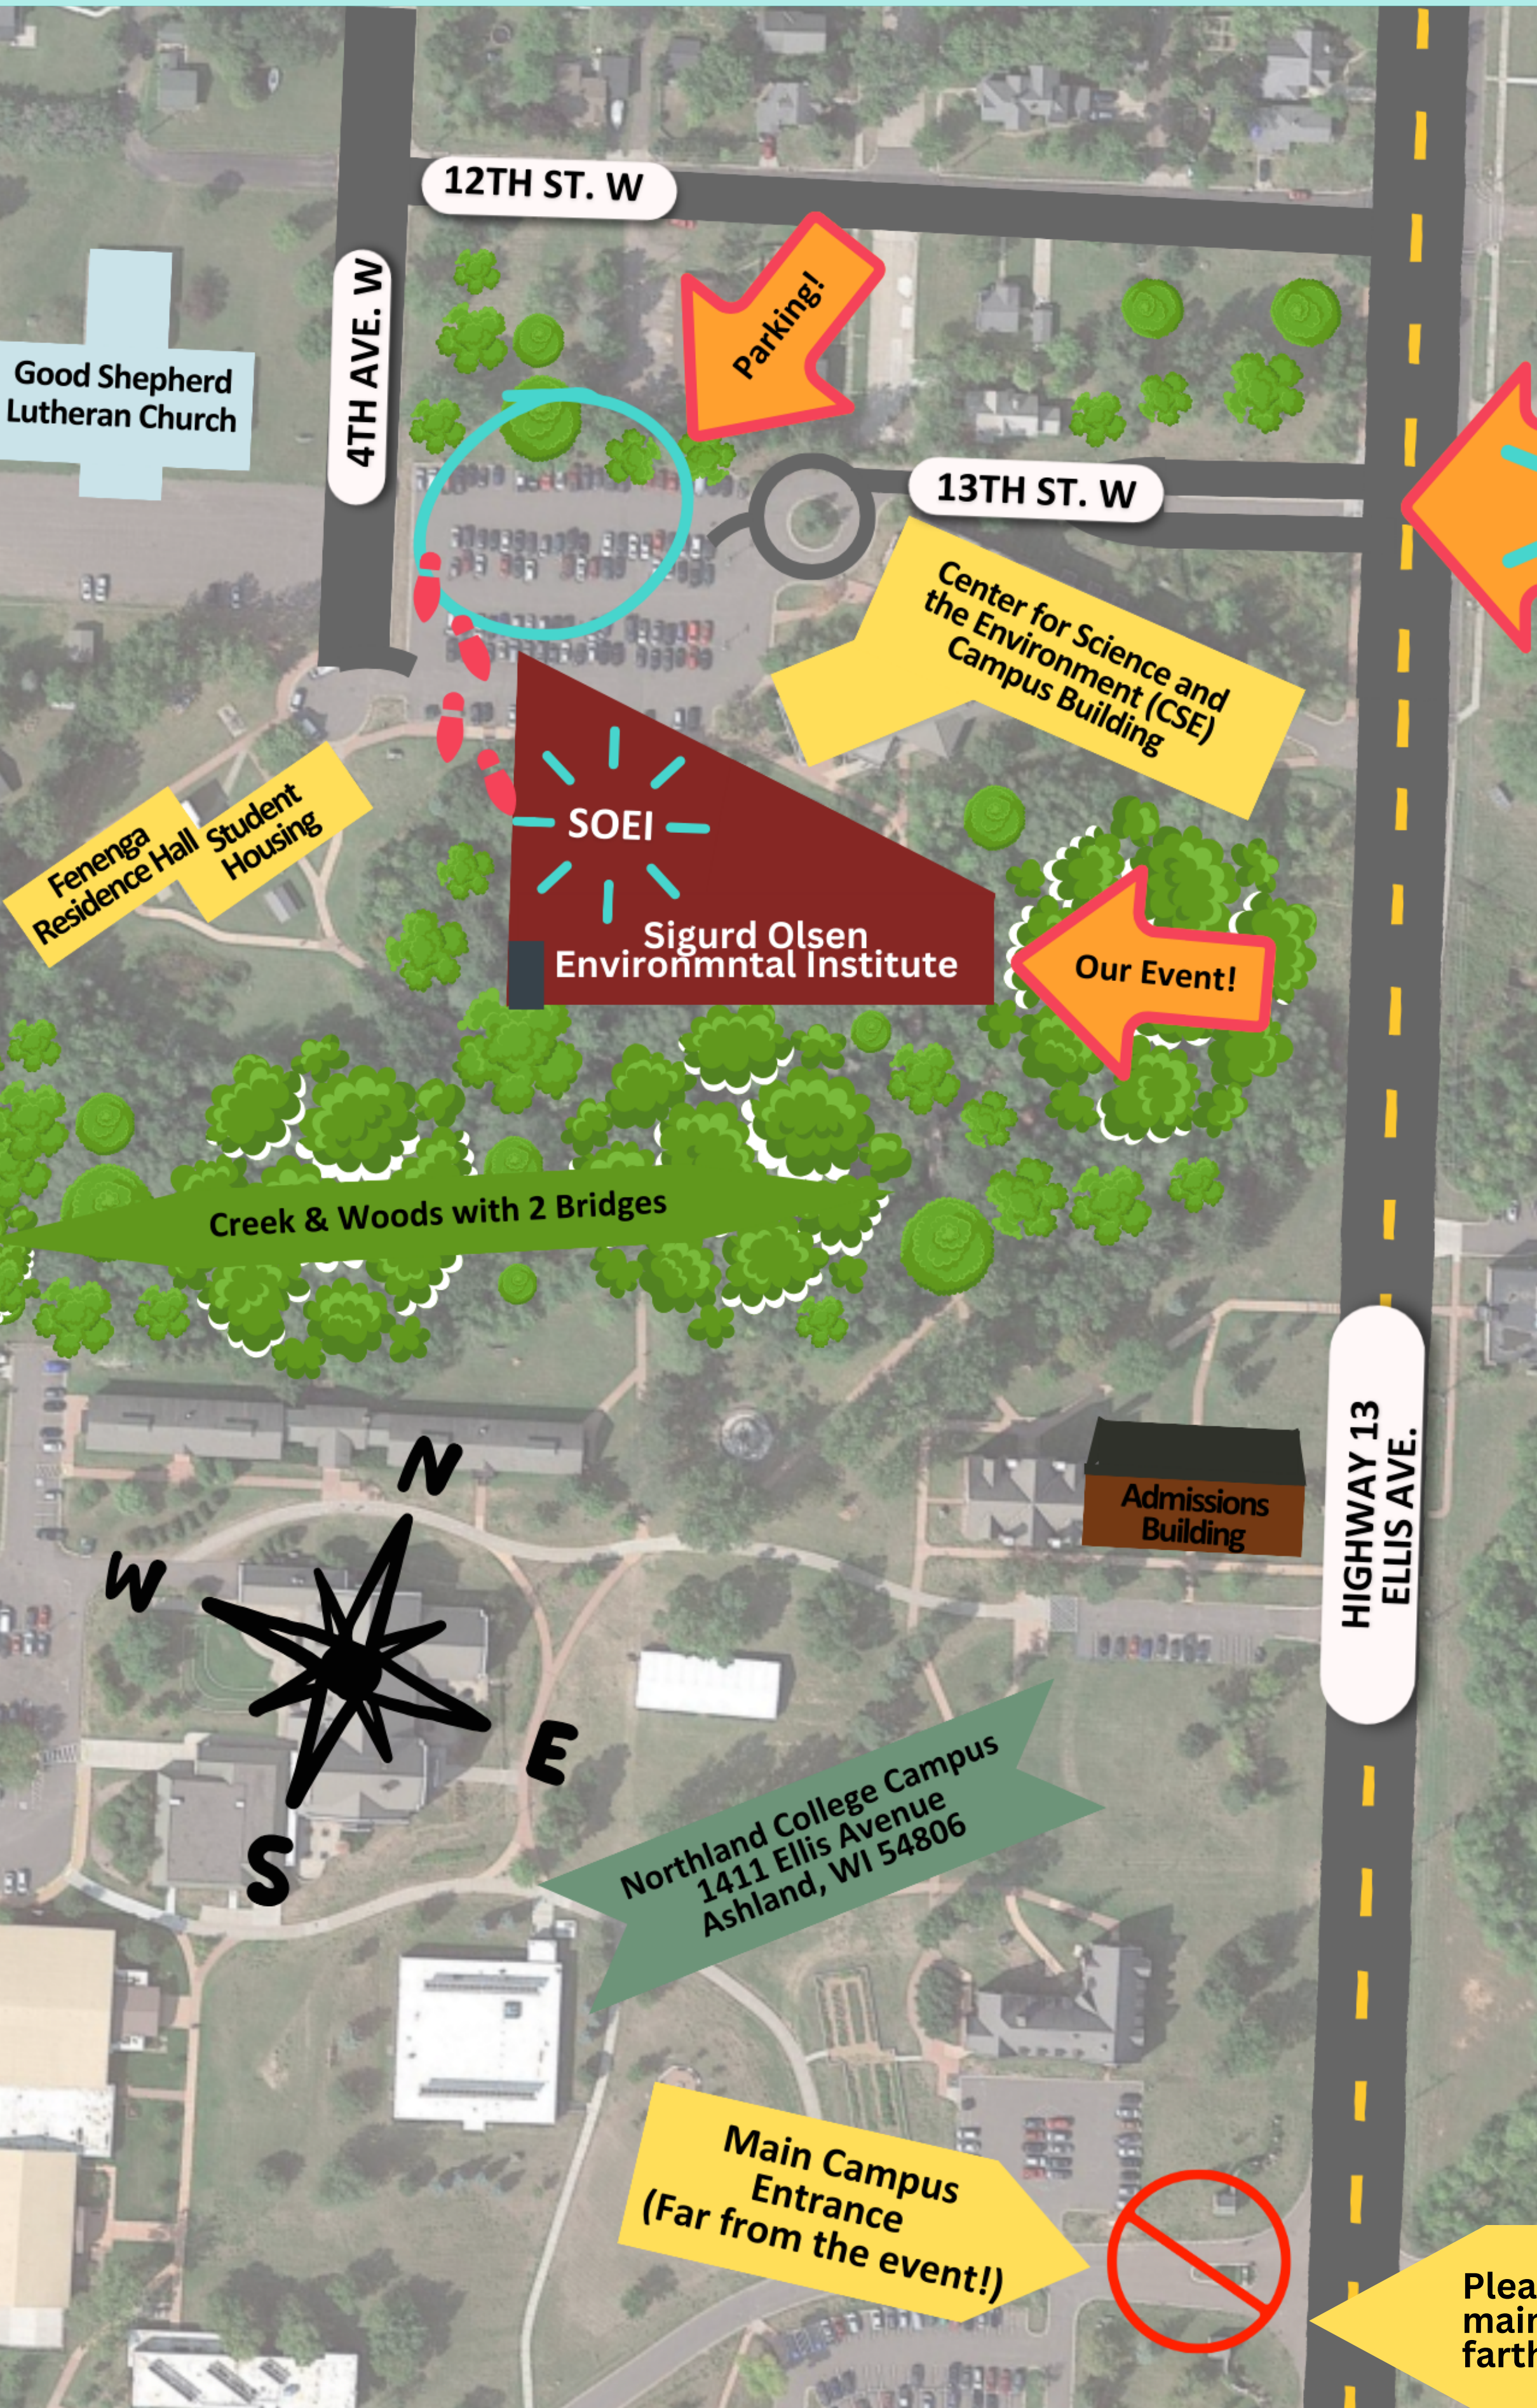

EVENT SPACE MAP & DIRECTIONS

The event is just off of Ellis Ave./Highway 13!

Coming from the north or south, turn at the 13th Street entrance. Here is a photo of what the turn looks like from the main road...

After the turn...

- There is a small roundabout, then a parking lot ahead. Park for free in that lot (see the blue circle on map).
- The SOEI building is just south of the parking lot, with 2 entrances (East and West).
- Look for Green 4-H signs at key places to help with navigation, and chalk paths on the pavement leading to SOEI (hoping for no rain that day)!
- The SOEI building looks brownish-red and triangular. It is located just south of the CSE building.

We hope to see you there!

Remember: if you cannot come, you can still get your certificate from the office!

Please avoid using the larger main campus entrance since it is farther from the SOEI building.